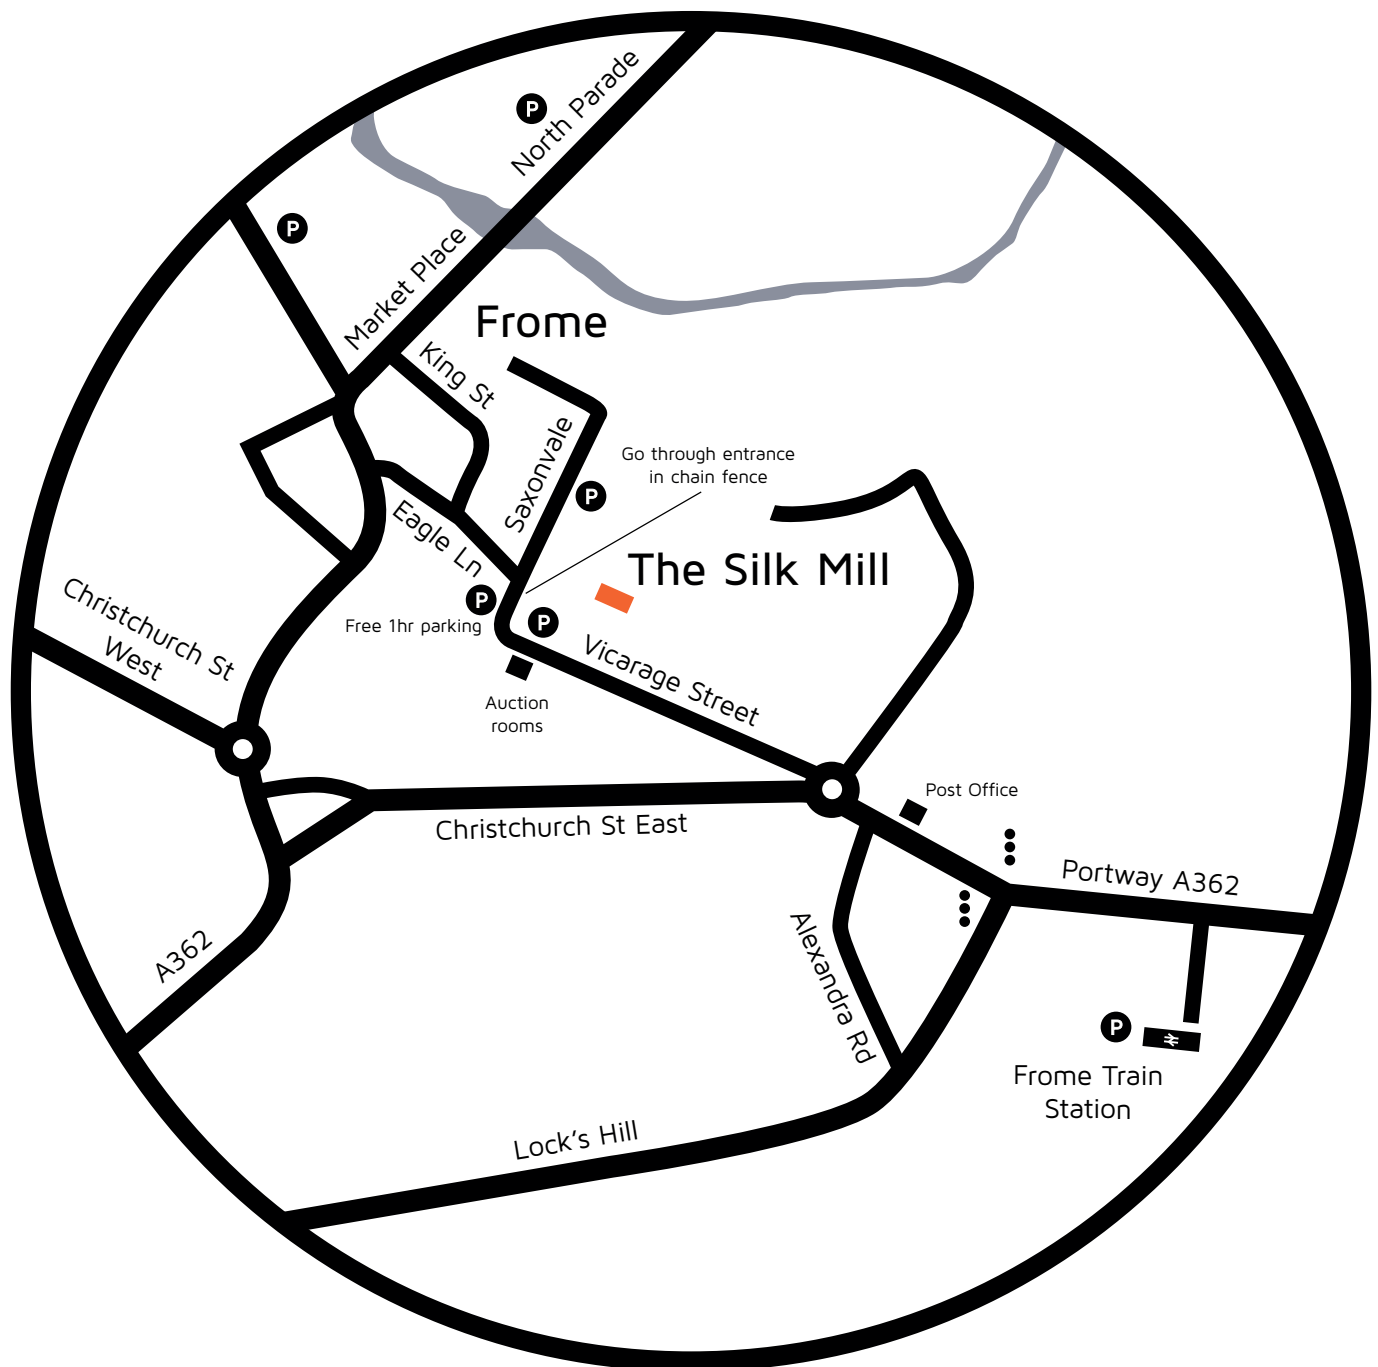

How to find us

Fox Design Consultants
Studio 2
The Silk Mill
Merchants Barton
Saxonvale
Frome BA11 1PT

T 01985 219133
E info@foxdc.co.uk
www.foxdc.co.uk

IMPORTANT If using SatNav to find the Silk Mill please use BA11 1PU and then park in Vicarage Street and walk down the hill, it is much easier. The 1PT postcode directs you to the original entrance which is not now accessible by road.